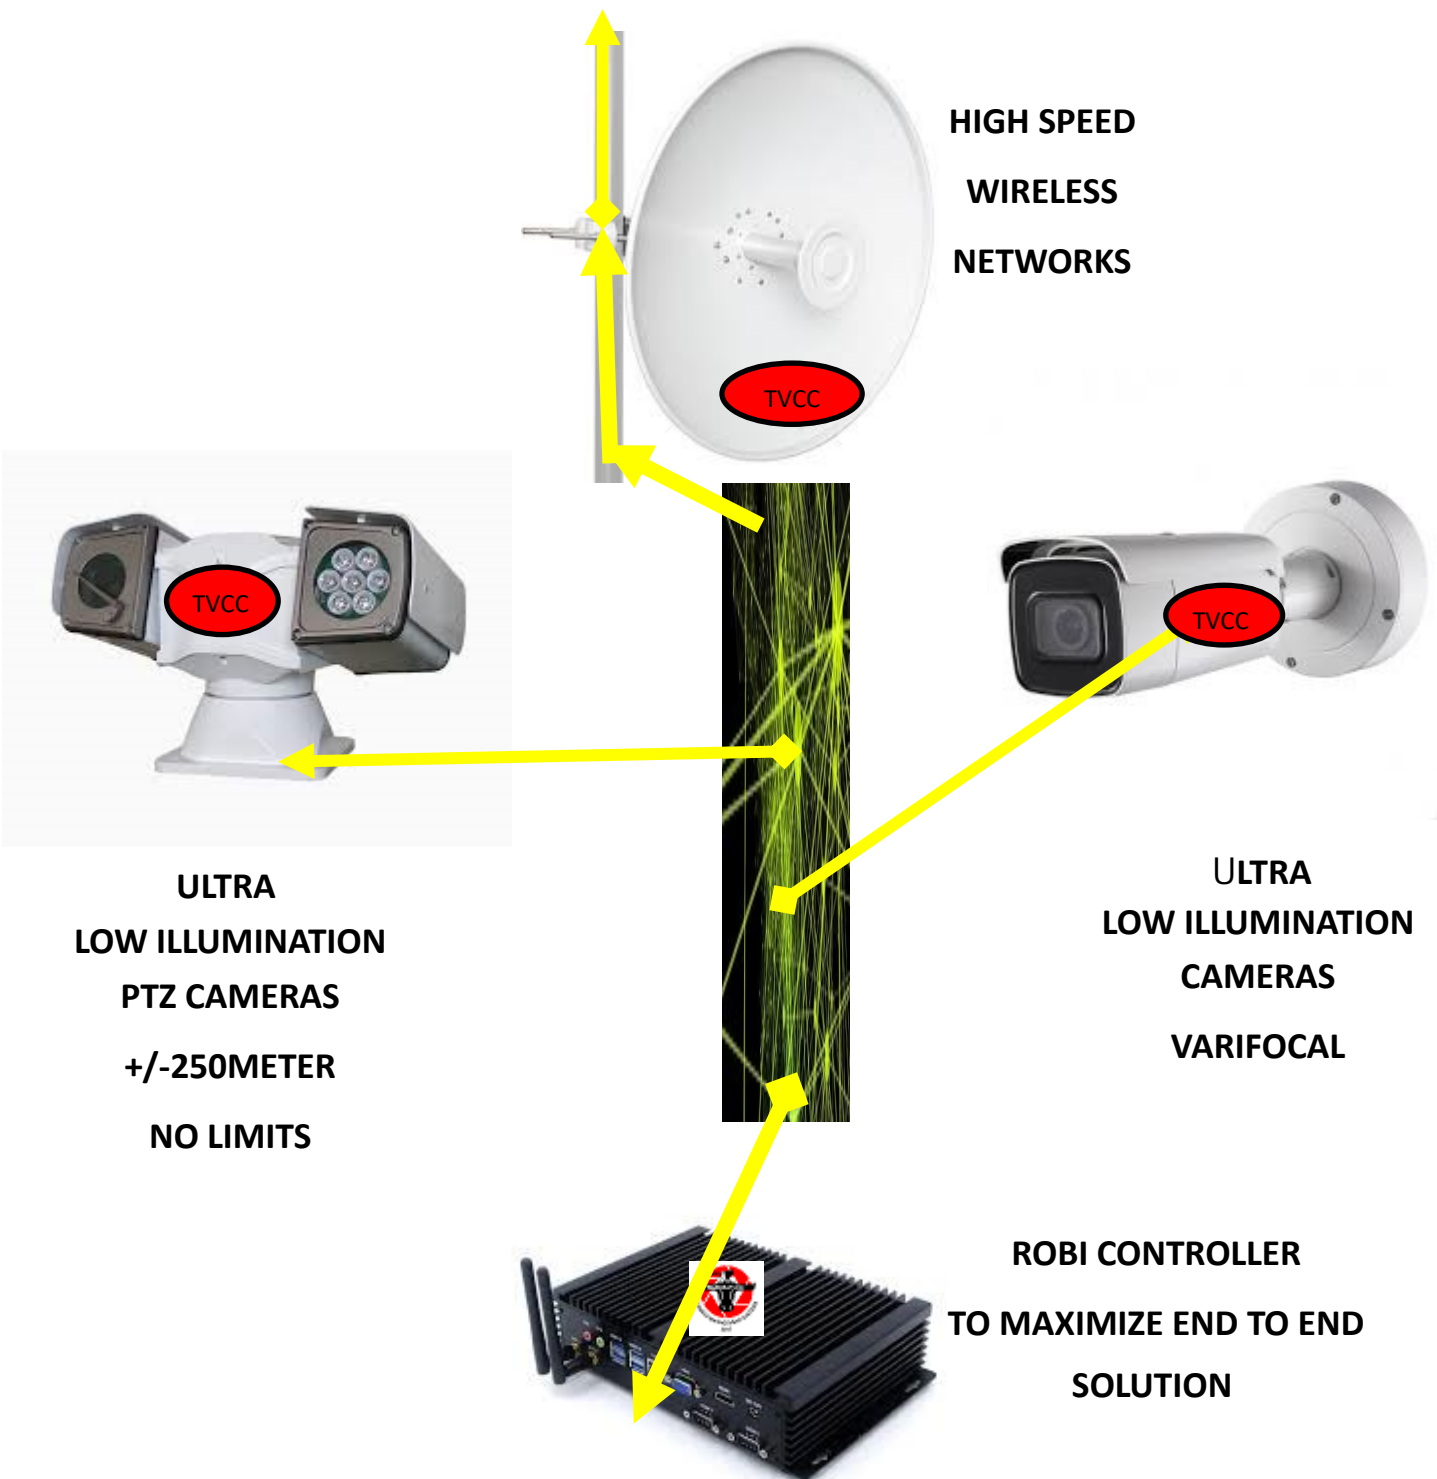

**ULTRA
LOW ILLUMINATION
PTZ CAMERAS
+/-300 METER**

**ULTRA
LOW ILLUMINATION
CAMERAS
+/-80METER**

**HIGH SPEED
WIRELESS
NETWORKS**

sales@taurusvision.com

With the advent of a rapidly developing agricultural environment are facing great challenges as to personal safety, land management and in a fiercely competitive market, enlarging the customer base and maintaining their loyalty become increasingly important and at the same time very difficult.

Improving customer satisfaction, maximizing per-customer transactions, ensuring a safe environment, and reducing unnecessary losses have become a major focus of the farm owner.

Taurus Vision with there ROBI END TO END solution integration intelligent smart surveillance products and solutions in the agriculture section improves customer satisfaction.